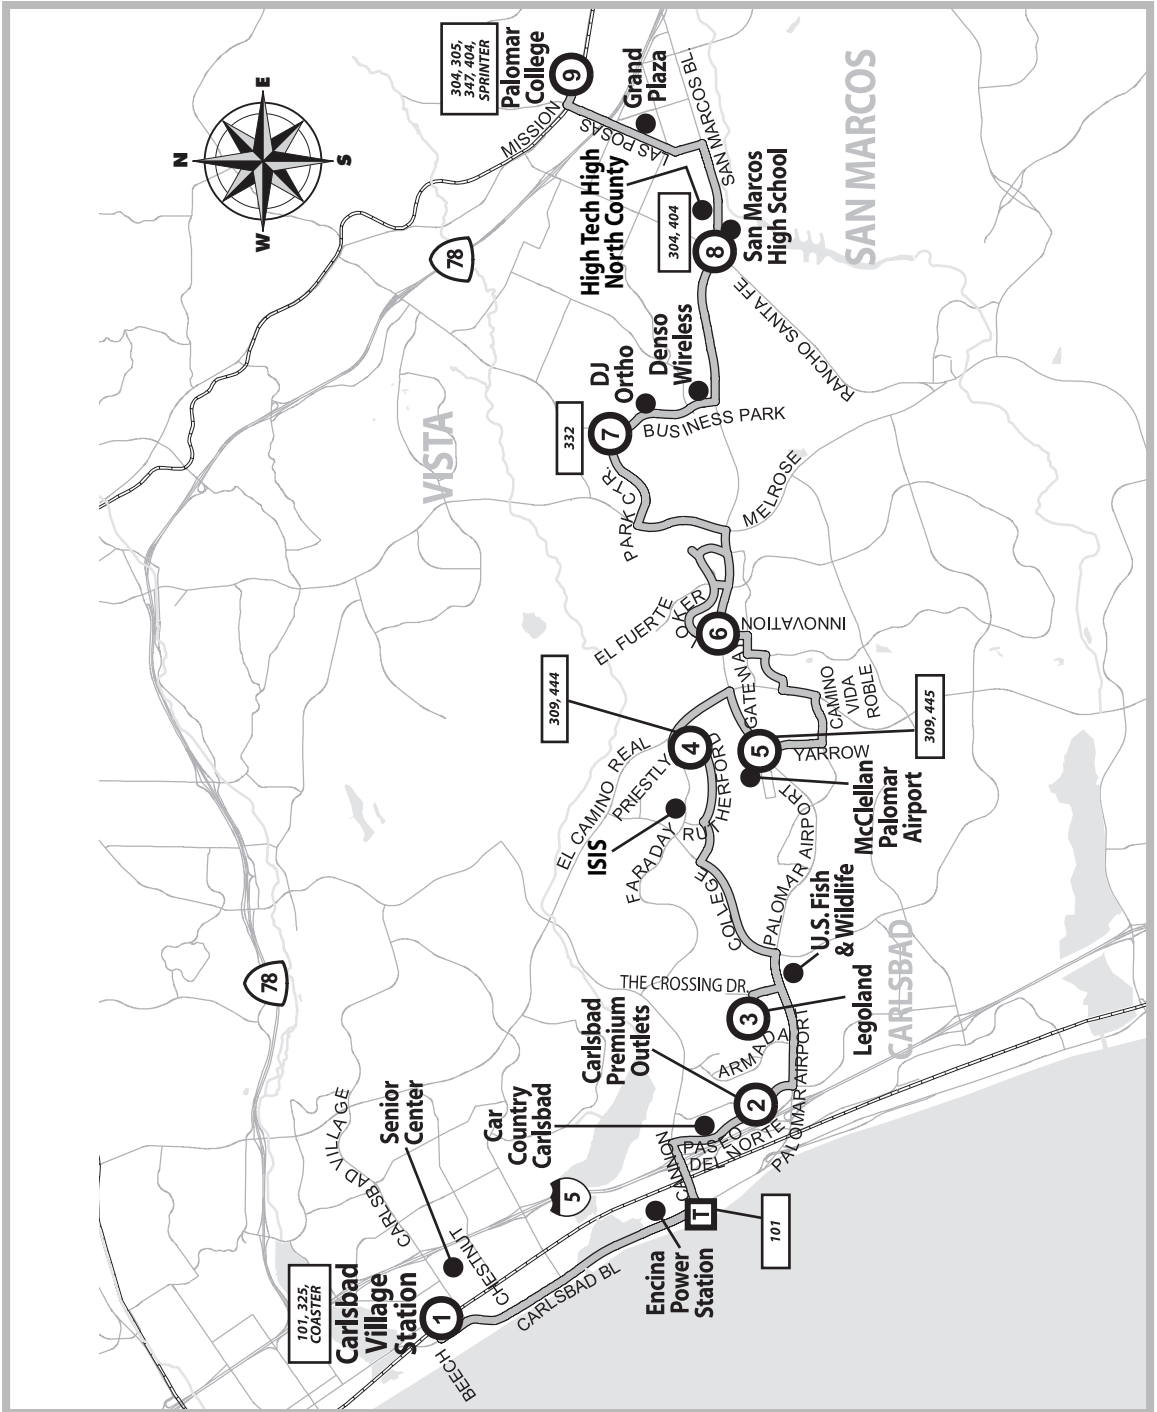

MF

- Route / Ruta
- Street / Calle
- Time Point / Punto de Tiempo
- Landmark / Señal
- Transfer / Transbordo

Monday - Friday
Eastbound to Palomar College

1	2	3	4	5	6	7	8	9
Carlsbad Village Station	Carlsbad Premium Outlets	Legoland	Priestly Dr. & Rutherford Rd.	Yarrow Dr. & Palomar Airport Rd.	Loker Ave. W. & Palomar Airport Rd.	Park Center Dr. & Business Park Dr.	San Marcos Bl. & Rancho Santa Fe Rd.	Palomar College Transit Center
5:55	6:08	6:16	6:26	6:32	6:40	6:53	7:01	7:13
6:55	7:08	7:16	7:26	7:32	7:40	7:53	8:01	8:13
7:55	8:08	8:16	8:26	8:32	8:40	8:53	9:01	9:13
8:55	9:08	9:16	-	-	-	-	-	-
9:55	10:08	10:16	-	-	-	-	-	-
2:55	3:08	3:16	3:26	3:32	3:40	3:53	4:01	4:13
3:55	4:08	4:16	4:26	4:32	4:40	4:53	5:01	5:13
4:55	5:08	5:16	5:26	5:32	5:40	5:53	6:01	6:13

Monday - Friday
Westbound to Carlsbad Village

9	8	7	6	5	4	3	2	1
Palomar College Transit Center	San Marcos Bl. & Rancho Santa Fe Rd.	Park Center Dr. & Business Park Dr.	Loker Ave. W. & Palomar Airport Rd.	Yarrow Dr. & Palomar Airport Rd.	Priestly Dr. & Rutherford Rd.	Legoland	Carlsbad Premium Outlets	Carlsbad Village Station
5:26	5:37	5:45	5:55	6:05	6:13	6:22	6:28	6:41
6:30	6:41	6:49	6:59	7:09	7:17	7:26	7:32	7:45
7:30	7:41	7:49	7:59	8:09	8:17	8:26	8:32	8:45
8:20	8:31	-	-	-	-	-	-	-
-	-	-	-	-	-	9:26	9:32	9:45
2:30	2:41	2:49	2:59	3:09	3:17	3:26	3:32	3:45
3:30	3:41	3:49	3:59	4:09	4:17	4:26	4:32	4:45
4:30	4:41	4:49	4:59	5:09	5:17	5:26	5:32	5:45

Trip operates only when High Tech High is open. El transporte opera únicamente cuando está abierto High Tech High.

Route 321 does not operate on Saturdays, Sundays or holidays. La Ruta 321 no ofrece servicio sábados, domingos o días festivos.